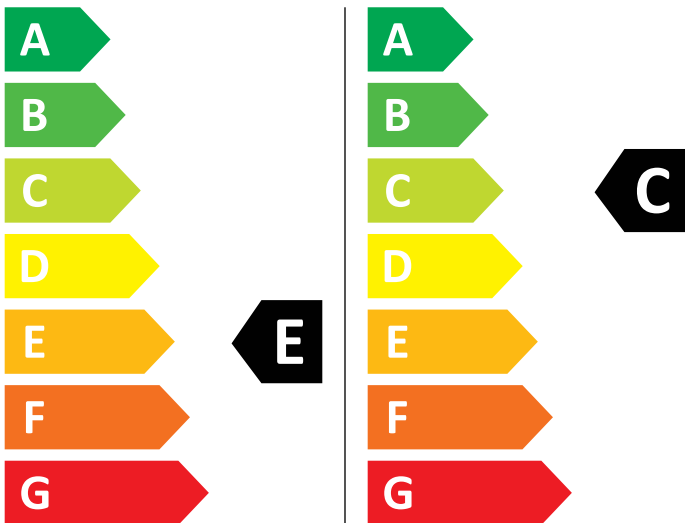

# ENERG

Electrolux

EW7W369S 914600707

💧 376 kWh/100

💧 65 kWh/100

6,0 kg

9,0 kg

70 L